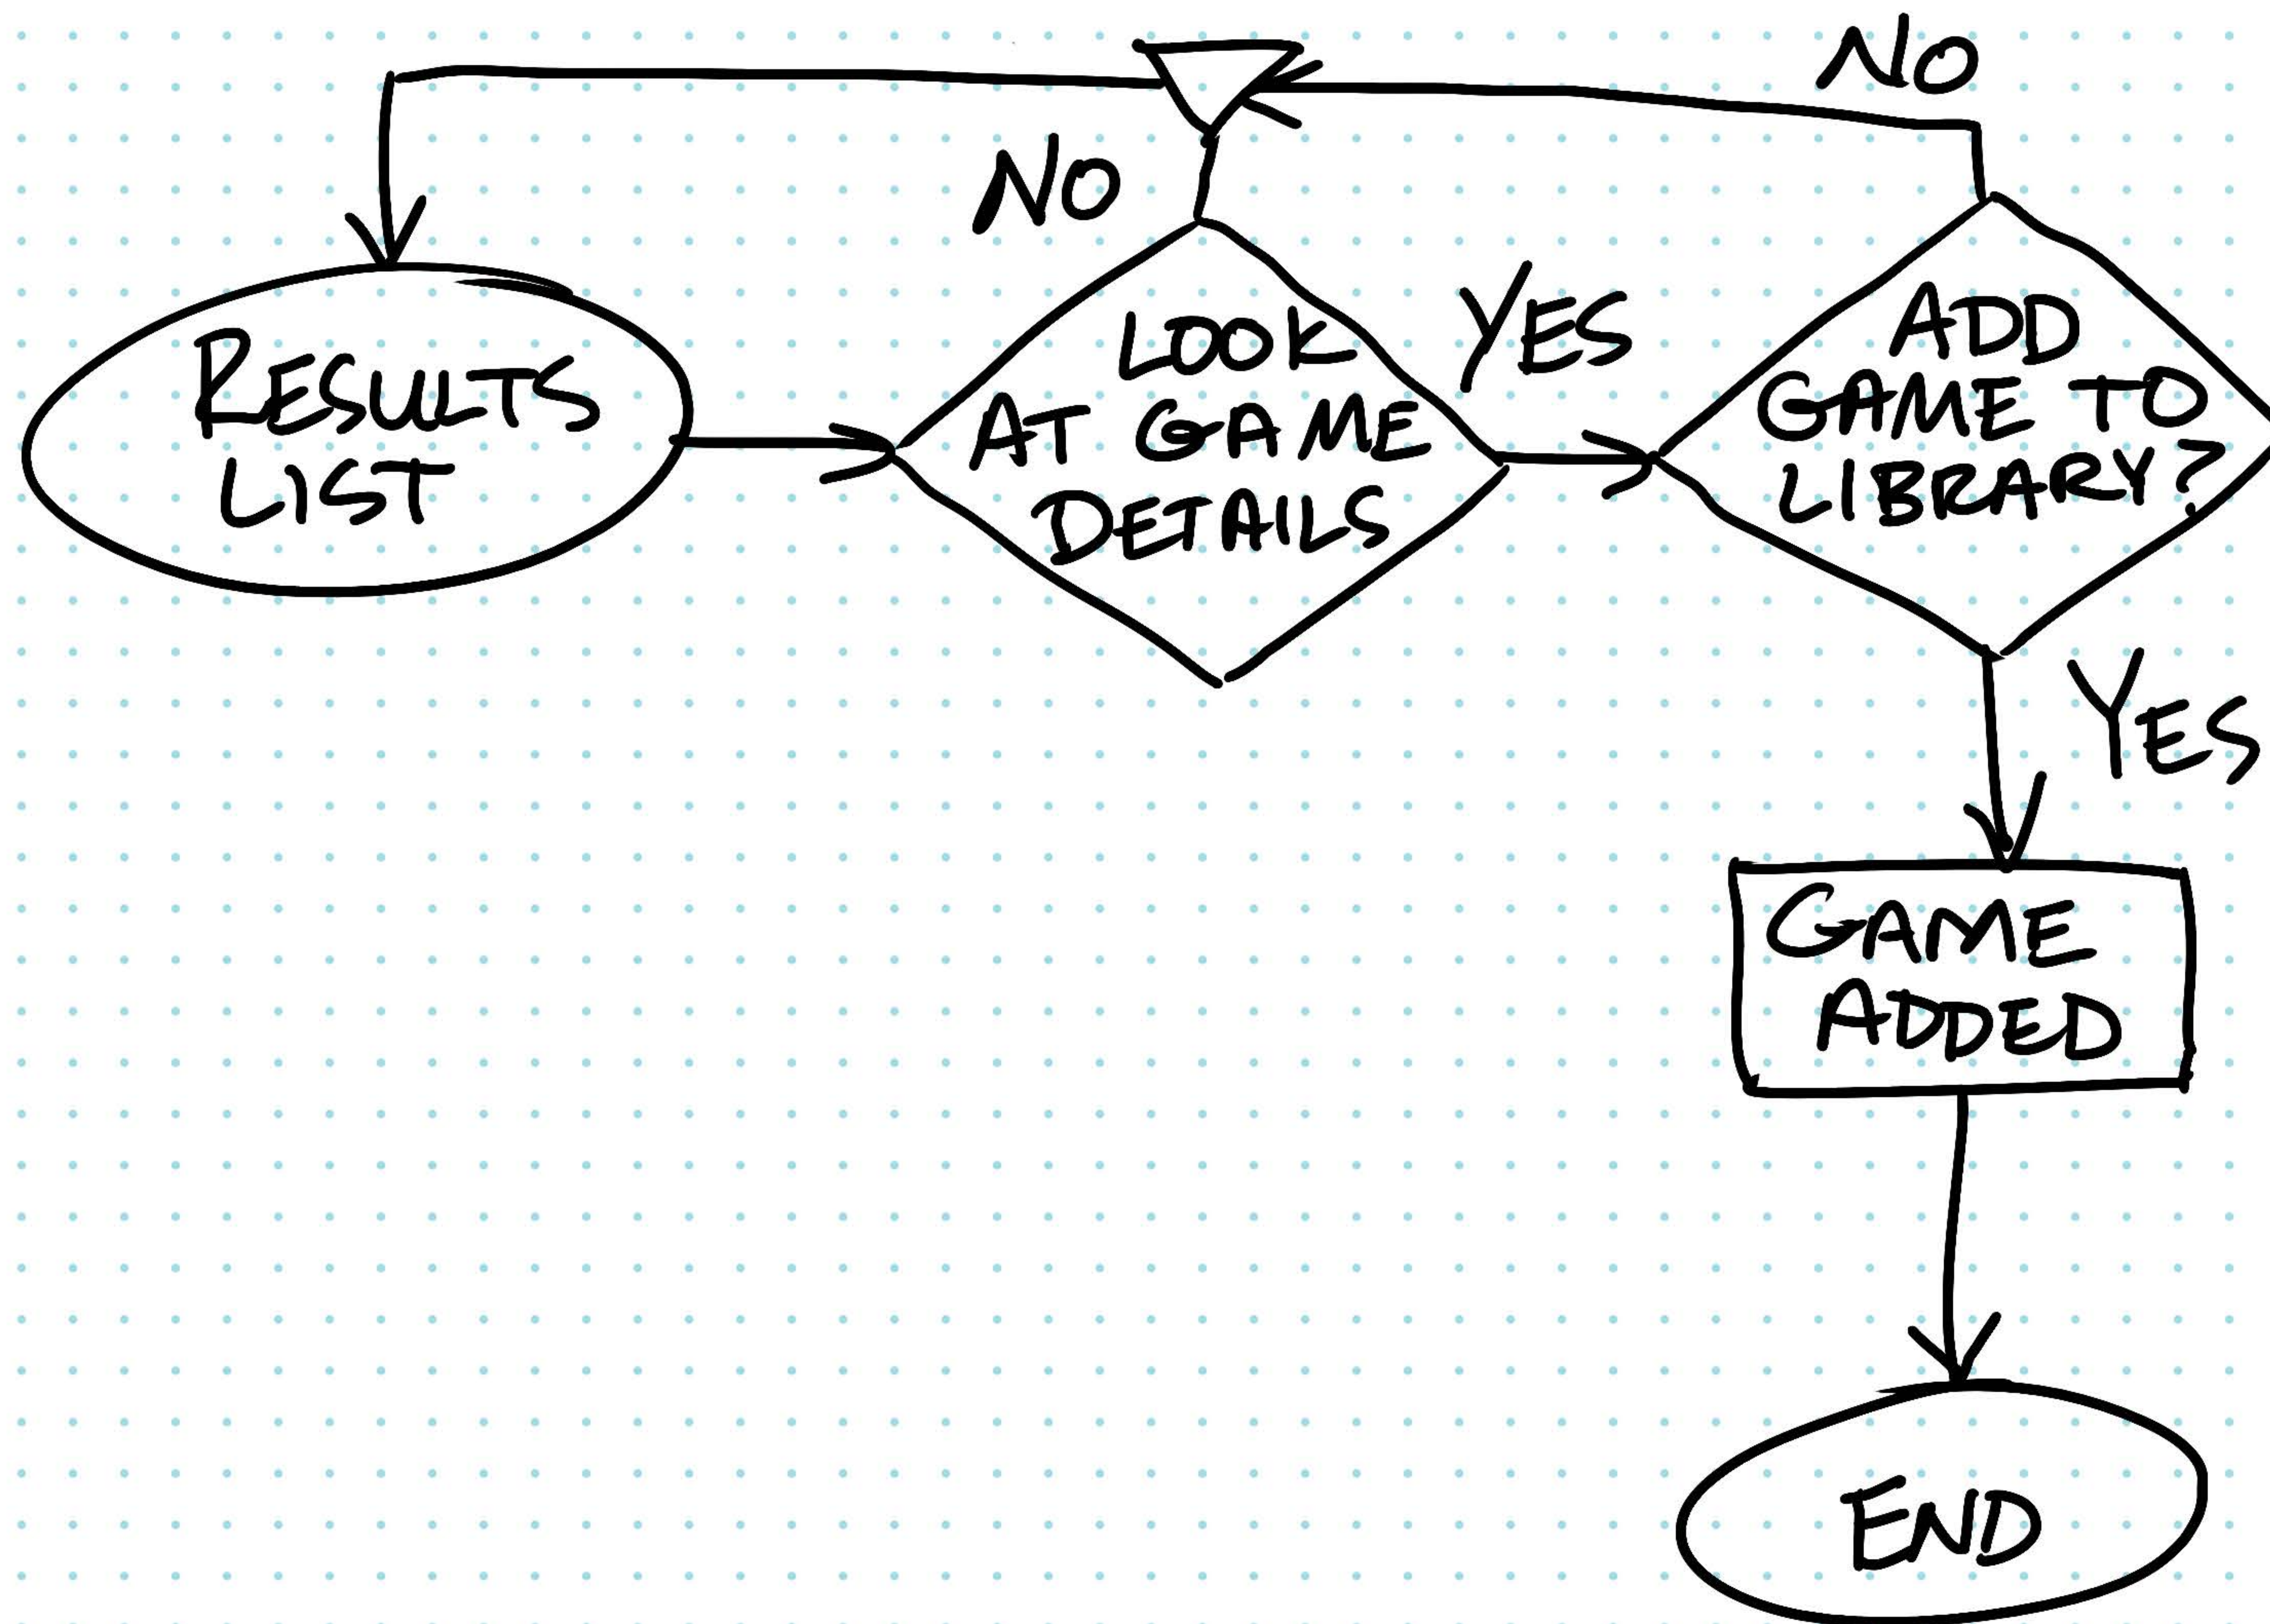

# SIGN UP / LOGIN

# PICK A GAME

USER MAY EXIT FLOW AT ANY TIME USING NAV MENU