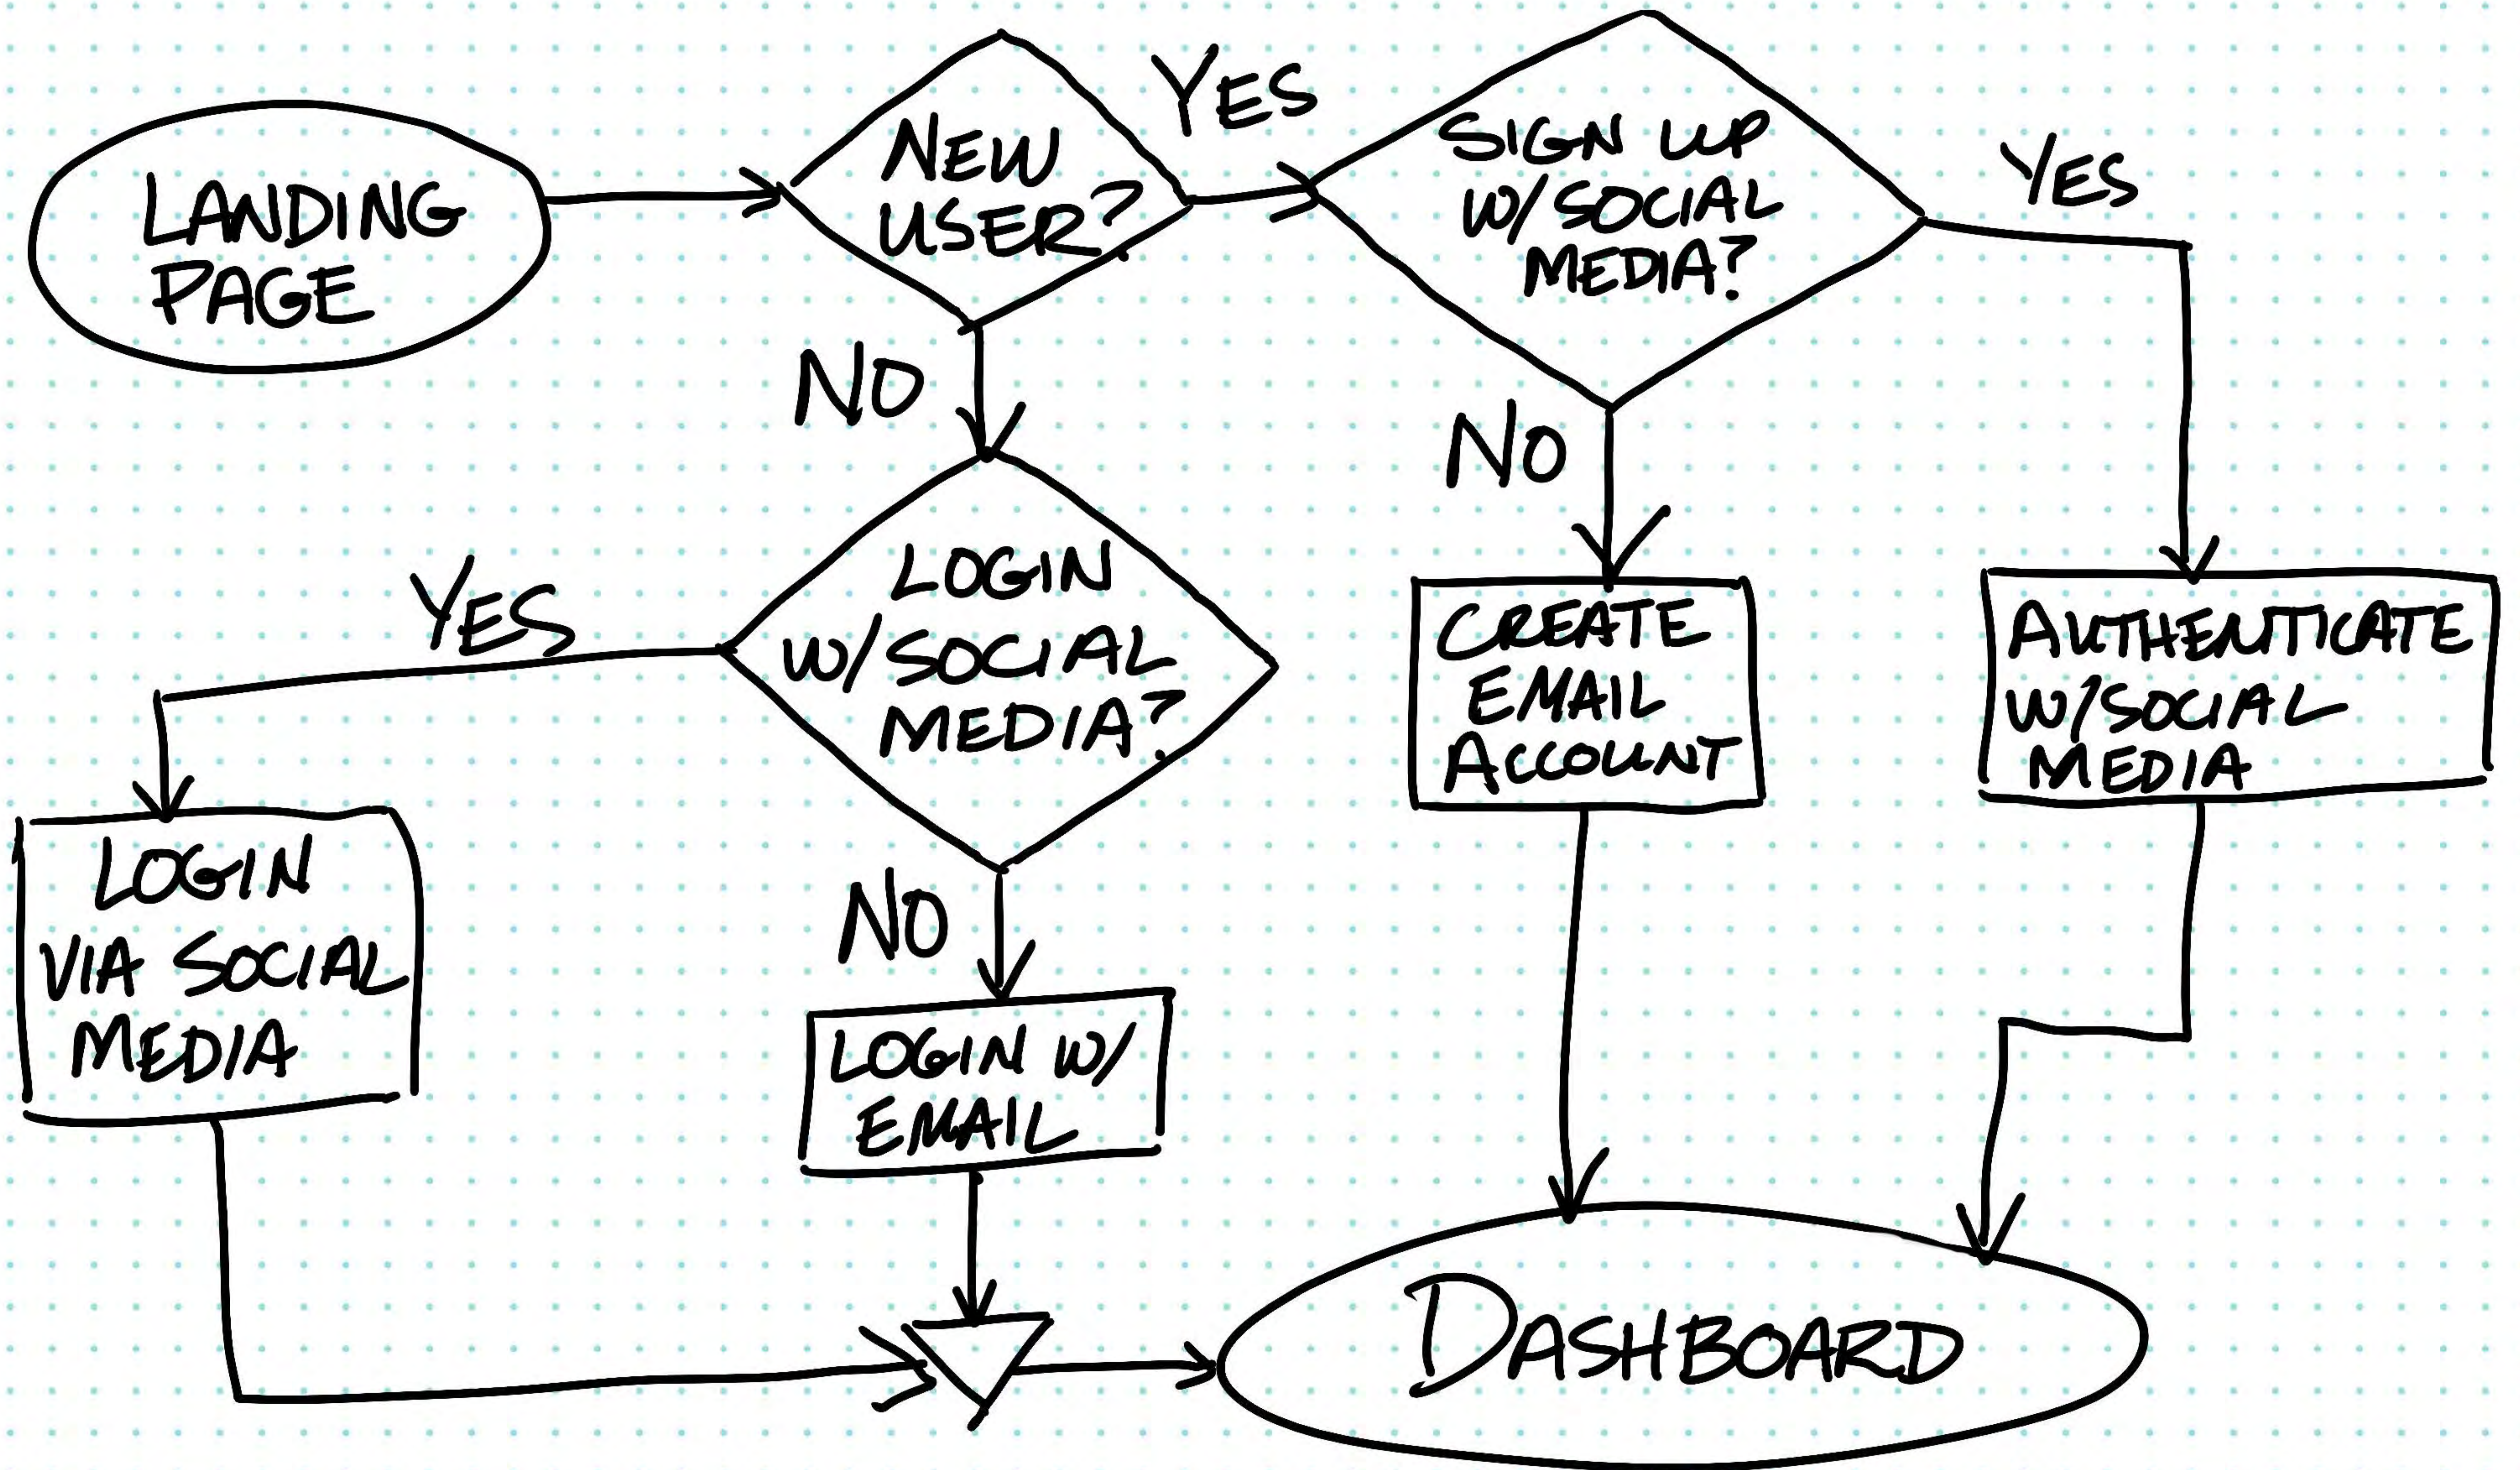

# SIGN UP / LOGIN

# ADD GAME TO LIBRARY

# PICK A GAME

USER MAY EXIT FLOW AT ANY TIME USING NAV MENU