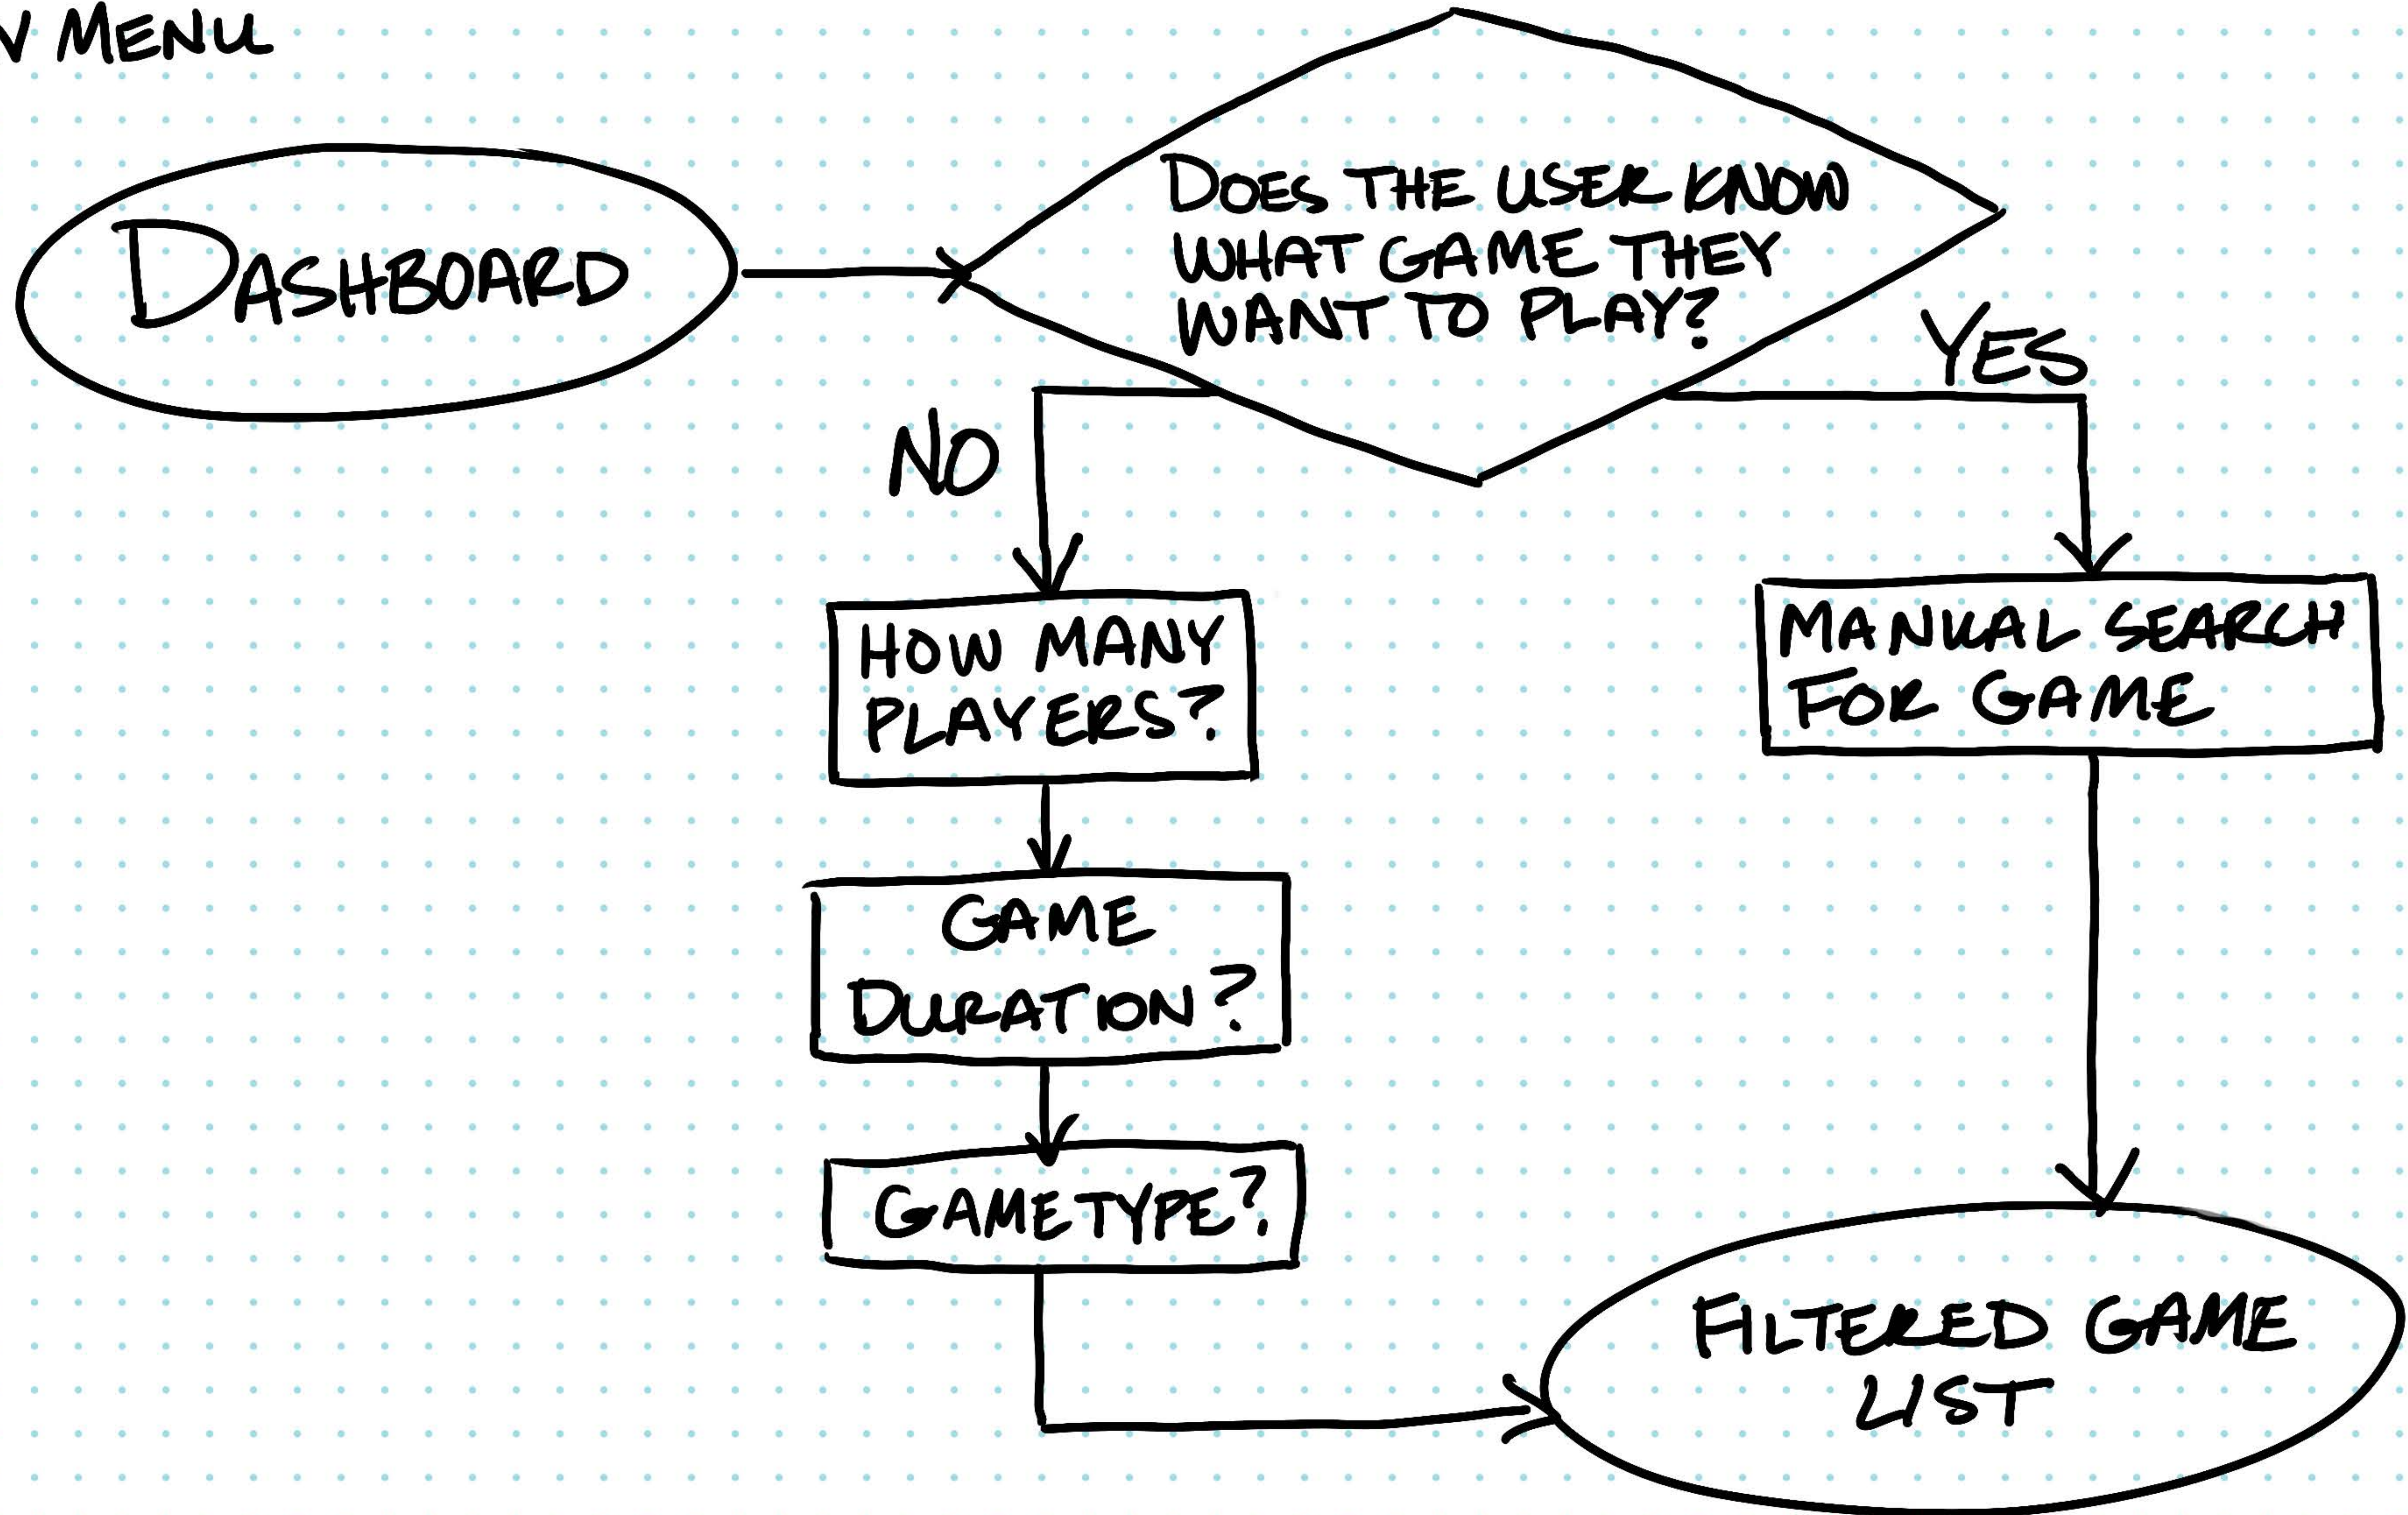

# SIGN UP / LOGIN

# PICK A GAME

USER MAY EXIT FLOW AT ANY TIME USING NAV MENU